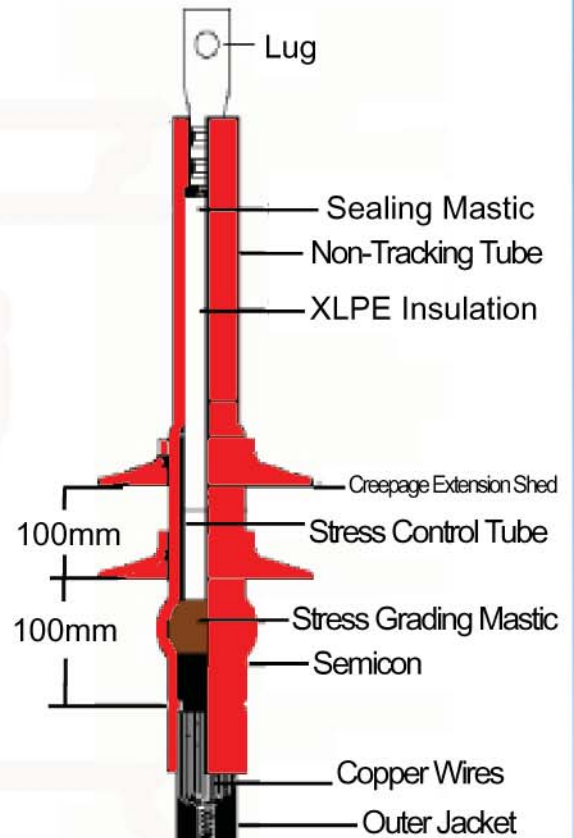

TERMINATION TO SUIT XLPE CABLE

THREE CORE 11kV
OUTDOOR TERMINATION

SINGLE CORE 11kV
OUTDOOR TERMINATION

TERMINATION FOR POLYMERIC AND PAPER (MIND) CABLES HVT TERMINATIONS

11kV Indoor

22kV Indoor

33kV Indoor

11kV Outdoor

22kV Outdoor

33kV Outdoor

CLEARANCE	SYSTEM VOLTAGE			
	6.6kV	11kV	22kV	33kV
Between Sheds	15mm	15mm	20mm	25mm
Between PH/GR	15mm	15mm	25mm	35mm
Between PH/PH	20mm	20mm	40mm	55mm
Between Screens	15mm	15mm	20mm	35mm