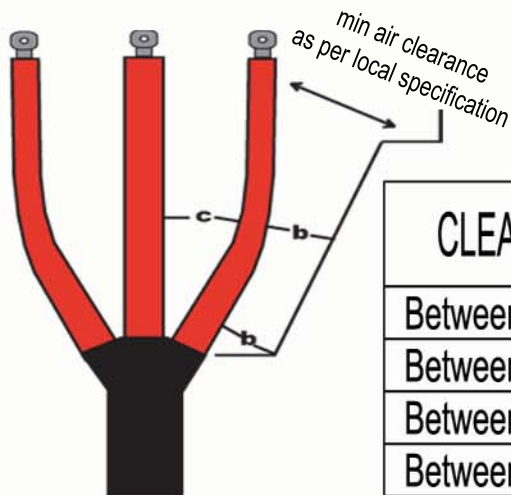

TERMINATION TO SUIT XLPE CABLE

THREE CORE 11kV
OUTDOOR TERMINATION

SINGLE CORE 11kV
OUTDOOR TERMINATION

TERMINATION FOR POLYMERIC AND PAPER (MIND) CABLES HVT TERMINATIONS

11kV Indoor

22kV Indoor

33kV Indoor

11kV Outdoor

22kV Outdoor

33kV Outdoor

CLEARANCE	SYSTEM VOLTAGE			
	6.6kV	11kV	22kV	33kV
Between Sheds	15mm	15mm	20mm	25mm
Between PH/GR	15mm	15mm	25mm	35mm
Between PH/PH	20mm	20mm	40mm	55mm
Between Screens	15mm	15mm	20mm	35mm