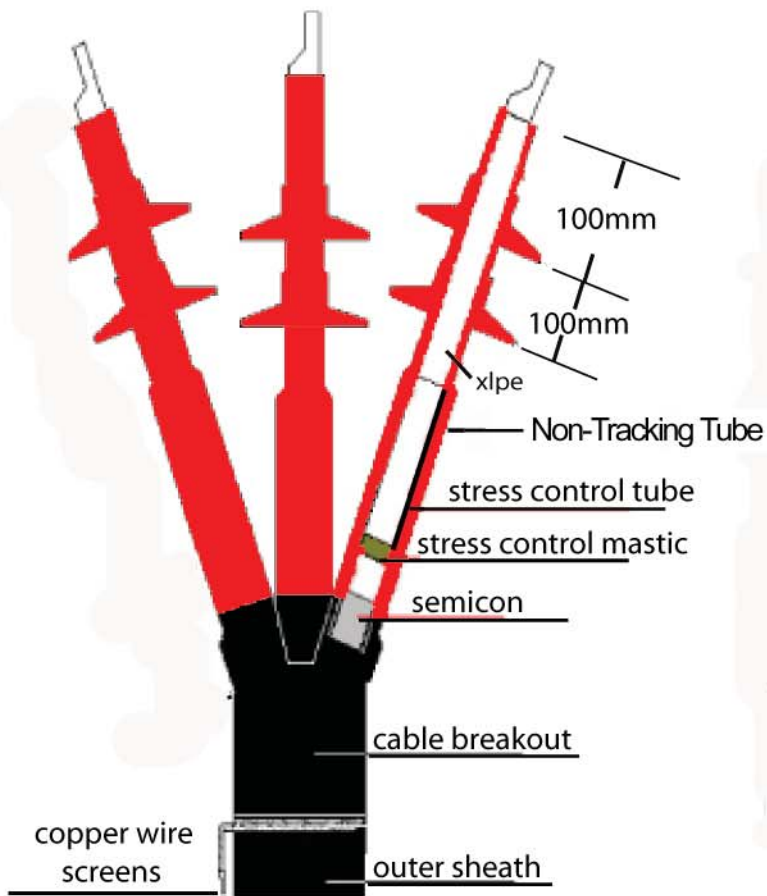

TERMINATION TO SUIT XLPE CABLE

THREE CORE 11kV
OUTDOOR TERMINATION

SINGLE CORE 11kV
OUTDOOR TERMINATION

TERMINATION FOR POLYMERIC AND PAPER (MIND) CABLES HVT TERMINATIONS

11kV Indoor

22kV Indoor

33kV Indoor

11kV Outdoor

22kV Outdoor

33kV Outdoor

CLEARANCE	SYSTEM VOLTAGE			
	6.6kV	11kV	22kV	33kV
Between Sheds	15mm	15mm	20mm	25mm
Between PH/GR	15mm	15mm	25mm	35mm
Between PH/PH	20mm	20mm	40mm	55mm
Between Screens	15mm	15mm	20mm	35mm